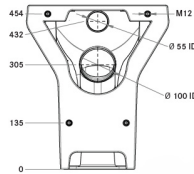

V2 High security WC pan disabled height

VR01-011

V2 High security WC pan disabled height

High Security WC Pan; water efficient 4 litre flush, domestic aesthetic, moulded impact resistant construction, vandal and ligature resistant, suitable for mental healthcare, healthcare and custodial applications. Available in 2 heights; standard or disabled.

Technical data

Material	High performance composite material
Gross weight	18.1kg
Overall dimensions	510mm (d) x 400mm (w) x 480mm (h)
Type of mounting	Thru-wall 4 x 12mm stainless steel allthread studding (incl.)
Flush inlet	Ø55mm
Waste outlet	Ø100mm
Single flush volume	4L

Additional features

Hygienic non-porous surface
Concealed rear waste outlet
Large trap to reduce blockages
Warm to touch surface, eliminates 'icy shock'
Fixing kit for walls up to 250mm thick provided as standard