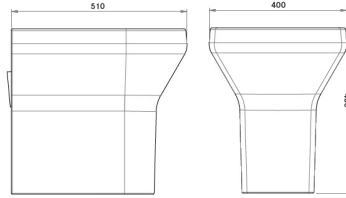

V2 High security WC pan disabled height

VR01-011

V2 High security WC pan disabled height

High Security WC Pan; water efficient 4 litre flush, domestic aesthetic, moulded impact resistant construction, vandal and ligature resistant, suitable for mental healthcare, healthcare and custodial applications. Available in 2 heights; standard or disabled.

Technical data

Material	High performance composite material
Gross weight	18.1kg
Overall dimensions	510mm (d) x 400mm (w) x 480mm (h)
Type of mounting	Thru-wall 4 x 12mm stainless steel allthread studding (incl.)
Flush inlet	Ø55mm
Waste outlet	Ø100mm
Single flush volume	4L