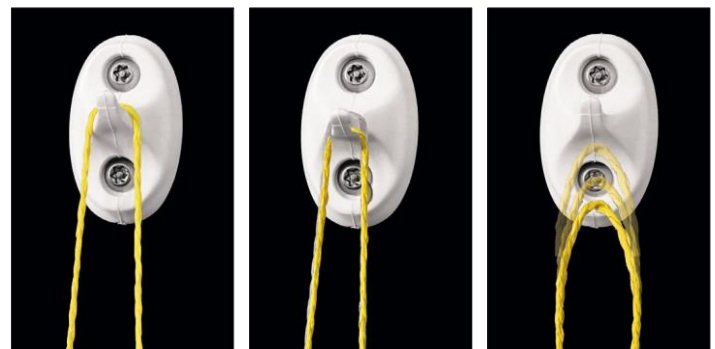

## ■ Mounting

Mount to a flat surface to obtain a tight fit between the hook and the wall to hinder the attachment of a string or similar.

## ■ Sustainability

The hook's design and material are chosen to extend the product's life time. Recycle as hard plastic.

**Designed and produced in Sweden. Patent pending.**

Backside with yellow core. Shell in white and magenta.

The hook does not break but bends, forcing the ligature to slide off. The hook retains shape and function.