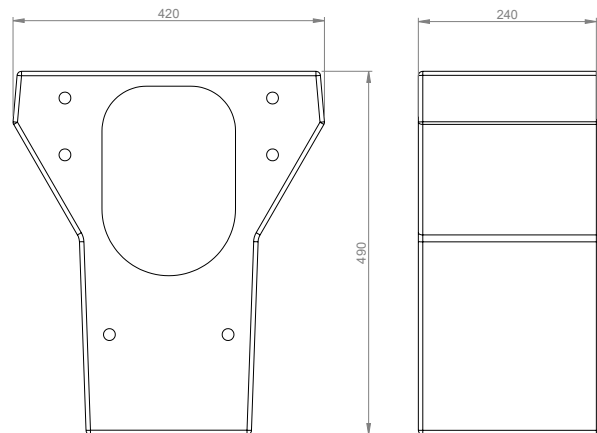

GRP LESS-ABLED WC PAN SPACER BOX

Model line: Safe Ensuite Accessories

VR01-119

GRP LESS-ABLED WC PAN SPACER BOX

GRP Less-abled WC Pan Spacer Box for "against wall" installations.

Manufactured from Glass reinforced polyester with white high gloss gelcoat finish.

Technical data

Material	Glass Reinforced Polyester
Weight	13.95 kg
Overall Dimensions	420mm (w) x 490 (h) x 240mm (d)
Type of Mounting	To Pan - To Wall
Surface Finish	High Gloss Gel coat
Suitable for use with:	Less-abled BTW WC Pans

**ALL DIMENSIONS IN MM
UNLESS STATED OTHERWISE**