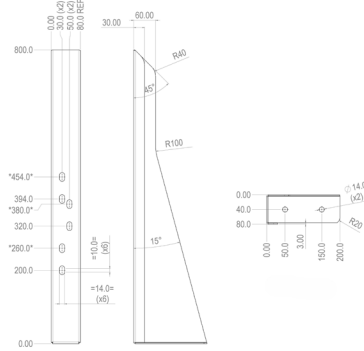

KWC

Bracket for wall hung pan

VR01-018

Bracket for wall hung pan

Optional extra for use with VR01-017 & VR01-036

Technical data (cistern)

Material	Mild steel
Overall dimensions	200mm (d) x 80mm (w) x 800mm (h)
Type of mounting	M12 bolts to floor