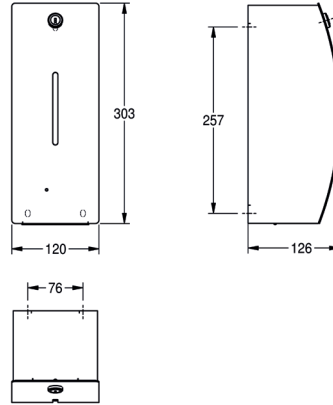

KWC

Electronic soap dispenser for wall mounting

STRX625

Electronic soap dispenser

STRATOS Touch free soap dispenser for wall mounting, stainless steel, surface satin finished, front with InoxPlus surface refinement for the reduction of finger marks and better cleaning characteristics (easy to clean), material thickness 1.5 mm, curved front cover, cylinder lock with KWC standard key, inspection window on front, infrared sensor activity for non-touch operation, red light shows battery status, includes 6 pcs.

1.5V Alkaline AA batteries, suitable for liquid soaps and lotions, 0.8 liter soap tank, depending on soap between 0.6 and 1.1 ml is dispensed, mounting height 300 mm above wash basin or table top, includes stainless steel screws and dowels.

Technical data

Filling quantity	800
Filling quantity uom	ml
Lock	Key-lock
Material	Stainless steel
Material code	1.4301 chrome nickel steel
Material thickness	1.5mm
Number of batteries	6
Overall depth	126mm
Overall height	303mm
Overall width	120mm
Surface finish	Satin finish
Surface treatment	InoxPlus (anti fingerprint)
Type of batteries	AA Mignon battery 1.5V
Type of consumable	Liquid soap
Type of fixing	Screw
Type of mounting	Wall mounting
Type of operation	Sensor operation
Type of soap container	Integrated refillable tank