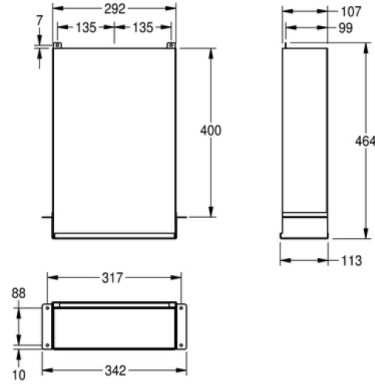

KWC

Rodan paper towel dispenser

RODX600ME

RODX600ME

Rodan paper towel dispenser

Paper towel dispenser for hidden mounting behind wall and mirror, stainless steel, surface satin finished, material thickness 0.8 mm, for 600 – 800 paper towels, depending on convolution, filling from bottom, incl. stainless steel screws and dowels. 342x464x113 mm (WxHxD)

Technical data

Material	Stainless steel
Overall dimensions	342 x 464 x 113 mm (WxHxD)
Type of consumable	Paper towel
Type of fixing	Screw
Type of mounting	Various types
Type of operation	Manual
Gross weight	4.06 kg
Filling quantity	800 towels
Surface finish	Satin finish