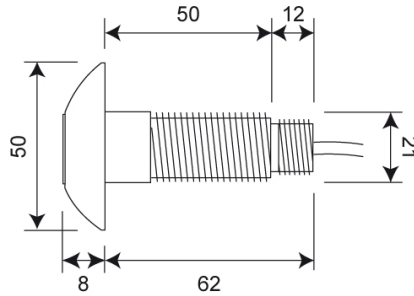

KWC

Tactile switch with red insert

AC02-054

Tactile switch with red insert

Tactile switch for AQUA 3000 open water management system. Stainless steel 50mm bezel and red insert, brushed finish, complete with 2m cable length.

Technical data

Material	Stainless steel
Surface finish	Brushed
Gross weight	0.2kg
Overall dimensions	70mm (L) x Ø50mm
Thread diameter	Ø21mm (½" BSP)
Type of mounting	Wall mounted (Ø22mm drill hole required)
Operation type	Tactile switch
Cable length	2m with AQUA 3000 open connection