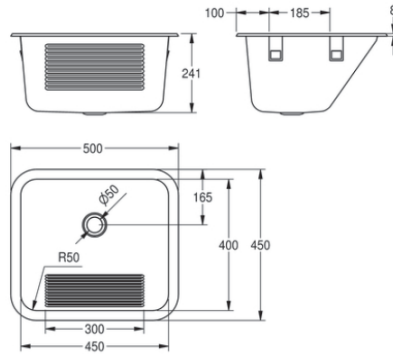

#### SIRX342

SIRIUS multi purpose utility sink

General purpose utility sink for inset mounting, stainless steel, surface satin finished, material thickness 0.9 mm, front panel with riffle, 1 1/2" flat perforated waste, incl. washer and clamps for inset mounting.

#### Technical data

Bowl position	Center
Bowl construction	Radius corners
Bowl depth	240.00 mm
Bowl finish	Satin finished
Depth	400.00 mm
Width	450.00 mm
Drainer or storage	No
Grid	No
Gross weight	4.24 kg
Material	Stainless steel
Material code	1.4301 Chrome Nickel steel V2A
Material thickness	1.00 mm
Net weight	3.80 kg
Number of waste holes	1
Outlet size	G 1 1/2 B
Overall depth	450.00 mm
Overall height	241.00 mm
Overall width	500.00 mm
Overflow	No
Rear upstand	No
Wash riffle	Yes
Splash back	No
Sump	No
Sump basket	No