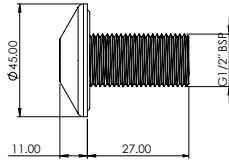

KWC

Standard shower sensor

SH00-004

Standard shower sensor - with 15m cable

Wave-on sensor c/w 45mm bezel for shower towers. Stainless Steel. Complete with 15m cable length.

Technical data

Material	Stainless steel (bezel), Brass (BSP)
Weight	0.23kg
Overall dimensions	38mm (L) x Ø50mm
Surface finish	Machined
Thread diameter	½" BSP
Type of mounting	Wall mounted (Ø22mm drill hole required)
Operation type	A.I.R (active infrared) touch-free
Cable length	15m
Adjustable settings	Dictated by control box used