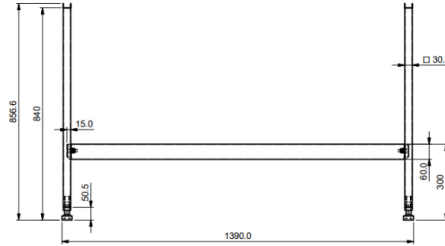

KWC

Catering sink underframe

K20672N

Catering sink underframe

Stainless steel catering sink stand and shelf

Technical data

Material thickness	1.2mm
Overall depth	450mm
Overall height	50mm
Overall width	1,350mm
Material	Stainless steel
Material code	1.4301 chrome nickel steel V2A
Tailor made	No
Type of mounting	No mounting
Surface finish	Satin finish