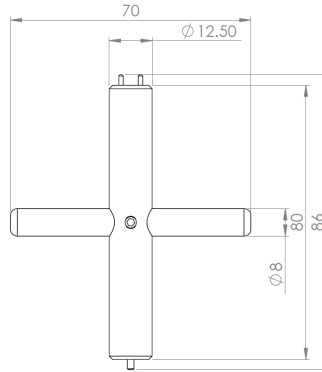

KWC

Outlet removal key

AT07-125

Outlet removal key

Allows easy outlet removal for efficient servicing.
Durable 316 stainless steel body.

Technical data

Material

316 Stainless Steel

Surface finish

Brushed