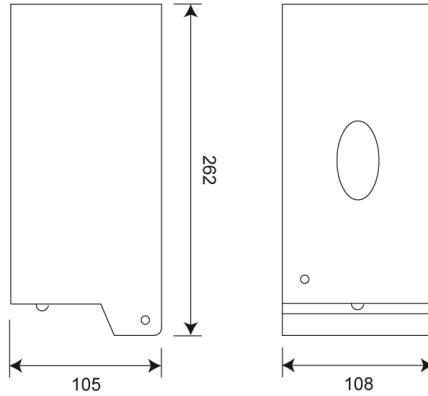

KWC

Automatic soap dispenser

AC00-030

Automatic soap dispenser

Dartmouth touch-free soap dispenser for wall mounting, manufactured from grade 304 stainless steel with a satin finish, inspection window on front, infrared sensor activity for non-touch operation, LED display shows battery status, requires 3 pieces C Cell Alkaline (DC 4.5V) batteries, suitable for liquid soap and lotions, includes 800 ml refill tank, dispenses 1 - 1.5ml depending on soap, includes mounting materials and key for lockable front panel.

Dimensions: 110 x 268 x 107mm (w x h x d)

Technical data

Material	304 Stainless Steel
Surface finish	Satin
Gross weight	1.25kg
Overall dimensions	110mm (w) x 268mm (h) x 107mm (d)
Type of mounting	Self-adhesive pads (x3) or screws (x4) both incl.
Operation type	A.I.R (Active infrared) touch-free
Sensor detection range	5cm (approx)
Soap tank capacity	800ml
Dispensing volume	1 - 1.5ml
Pump type	Peristaltic tube
Battery type	C Cell alkaline (DC 4.5V) x3 not incl.
Battery life (approx.)	100,000 cycles / 1 year
Other features	LED batter-low indicator Secure hinged front panel