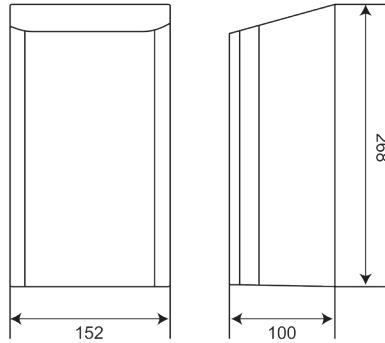

KWC

DARTMOUTH Hand dryer satin finish

Model line: DARTMOUTH | **AT10-045**

AT10-045

Dartmouth hand dryer satin finish

Stainless steel touch-free hand dryer, manufactured from grade 304 stainless steel. The Dartmouth hand dryer provides a sleek and efficient solution for modern washrooms. Available in stylish PVD Black, elegant Gold, or classic Satin finishes, this hand dryer combines form and function to elevate any restroom setting.

Technical data

| | |
|---------------------------|--|
| Material | 304 stainless steel |
| Finish | Satin |
| Gross weight | 3,25kg |
| Overall dimensions | 152 x 268 x 100mm (w x h x d) |
| Type of mounting | Wall mounted |
| Type of fixing | 4 x screws |
| IP protection | IP24 |
| Dry time | 10 seconds |
| Type of operation | Touch-free |
| Sensor range | Adjustable sensor range between 170 & 20mm |
| Timer protection | 60 seconds automatic shut off |
| Air velocity | Adjustable |
| Air speed | 65-92 m/s |
| Sound level min | 69dB |
| Sound level max | 76dB |
| Input supply voltage min | 220v |
| Input supply voltage max | 240v, 50 - 60hz |
| Input supply voltage (Hz) | 50 - 60hz |
| Supply | 220 - 240v, 50 - 60hz |
| Standby power | 0.3 - 0.4w |