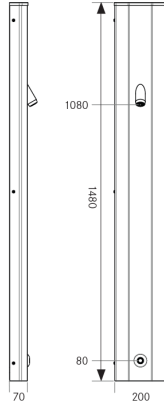

### Shower tower

Ceiling height tactile switch with in-built TMV3

#### SH01-005

Shower tower

Ceiling height shower tower, suitable for high security applications. Concealed pipework, ligature resistant. In-built TMV3. Tactile switch operation. Designed to fit flush against the ceiling. Tactile switch is positioned 1 metre from floor level at standard 2.4metre ceiling height. Control box sold separately.

#### Technical data

Material	316 Stainless steel
Surface finish	Brushed
Gross weight	14.6kg
Type of operation	Tactile switch
Type of mounting	Wall mounted
Type of mixing	In-built TMV3
Failsafe close	Yes
Water connection	15mm top entry
Minumum flow pressure	1 bar
Adjustable run time	Yes* 30 secs - 3 mins (30 sec increments)
Power source	Mains or battery